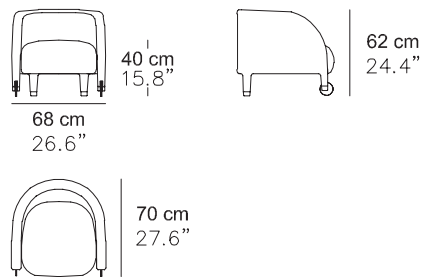

ADELE ARMCHAIR

A small armchair, with a deliberately outsized and conspicuous wheel. Adele is soft, round, elegant yet ironic. Brass and bright colors, curves and tightly stretched fabrics, it could fit into any room and capture attention in spite of its small size.

DIMENSIONS

68 x 70 x 62H cm

CODE

S24

STRUCTURE

Coating

Sunday Col.14

FINISHES