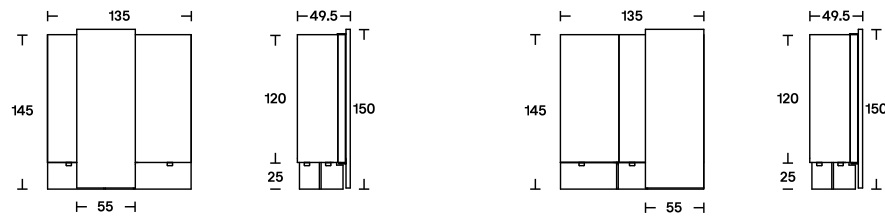

Alterego

Year
Designer

2016
Giacomo Moor

In his latest works for Acerbis, Giacomo Moor imbues the two Alterego vertical sideboards with the mirage of suspension in a marvel of design ingenuity. The full-height sliding door seems, impossibly, to support the weight, which is instead supported by the transparent methacrylate base. The contrast of wood and hand-brushed metal underlines the hand-crafted identity of the sideboards.

The two pieces share the same measurements and structure, but the asymmetrical positioning of the sliding door makes each one unique and ideal for pairing.

Dimensions

A version
L 135
D 49,5
H 150

B version
L 135
D 49,5
H 150