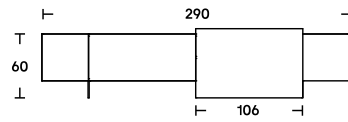

Dimensions

L 246
P 49,5
H 65

L 290
P 49,5
H 65

P 49,5
H 65

Finishes

Cabinet and hinged doors:

- _frame eucayptus, black eucalyptus, swamp ash veneer, or matt or glossy lacquer in the colours black, white, SW white, linen, sand, clay, burgundy, pink, dark green, mustard yellow, brick red and navy blue;
 - _ veneer interior in the veneer versions, matt lacquer in the lacquer versions;
 - _ sliding door: lacquered with brushed metal Nikel-15 finish or glossy lacquer in the colours black, white, SW white, linen, sand, clay, burgundy, pink, dark green, mustard yellow, brick red and navy blue.
- Base: transparent methacrylate.