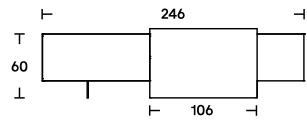

Dimensions

L 246
P 49,5
H 65

L 290
P 49,5
H 65

P 49,5
H 65

Finishes

Cabinet and hinged doors:

- _frame eucayptus, black eucalyptus, swamp ash veneer, or matt or glossy lacquer in the colours black, white, SW white, linen, sand, clay, burgundy, pink, dark green, mustard yellow, brick red and navy blue;
 - _ veneer interior in the veneer versions, matt lacquer in the lacquer versions;
 - _ sliding door: lacquered with brushed metal Nikel-15 finish or glossy lacquer in the colours black, white, SW white, linen, sand, clay, burgundy, pink, dark green, mustard yellow, brick red and navy blue.
- Base: transparent methacrylate.