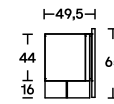

Dimensions

L 246
P 49,5
H 65

L 290
P 49,5
H 65

P 49,5
H 65

Finishes

Cabinet and hinged doors:

- _frame eucayptus, black eucalyptus, swamp ash veneer, or matt or glossy lacquer in the colours black, white, SW white, linen, sand, clay, burgundy, pink, dark green, mustard yellow, brick red and navy blue;
 - _ veneer interior in the veneer versions, matt lacquer in the lacquer versions;
 - _ sliding door: lacquered with brushed metal Nikel-15 finish or glossy lacquer in the colours black, white, SW white, linen, sand, clay, burgundy, pink, dark green, mustard yellow, brick red and navy blue.
- Base: transparent methacrylate.