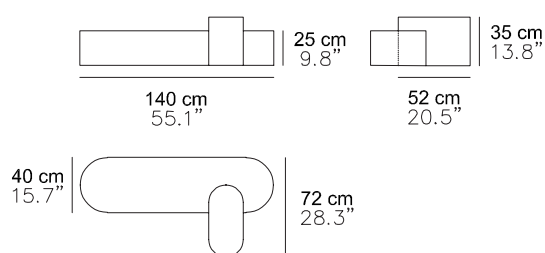

Lightened mdf monolithic structure. Patina green high gloss polyester lacquered finish.
More lacquered finishes are available as per sample book.

DIMENSIONS

140 x 72 x 35H cm

CODE

S46

STRUCTURE

FINISHES

116 Patina green
high gloss