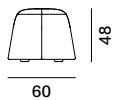

Abacus

---

pouf S