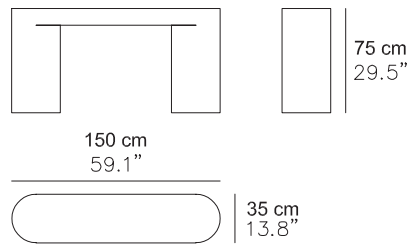

LAZY-O CONSOLE

The console table plays on the subtle balance between exaggerated volumes. The rigor of the forms is softened by the insistent roundness of the legs, their dimensions contrasting the reduced thickness of the top. The piece, as a whole, takes on a playful and contemporary appearance.

Monolithic structure composed of curved plywood and mdf. Brown-red high gloss or Dark green high gloss polyester lacquered finish.

More lacquered finishes are available as per sample book.

DIMENSIONS

150 x 35 x 75H cm

CODE

S28