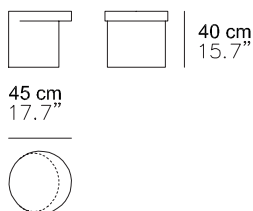

Lightened mdf monolithic structure. Black high gloss or Copper brown Argilla polyester lacquered finish. More lacquered finishes are available as per sample book.

DIMENSIONS

Ø25 x 48H cm

CODE

S49

STRUCTURE

Lightened mdf monolithic structure. Shadow grey high gloss or Copper brown Argilla polyester lacquered finish. More lacquered finishes are available as per sample book.

DIMENSIONS

Ø45 x 40H cm

CODE

S50

STRUCTURE