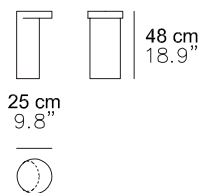

Lightened mdf monolithic structure. Black high gloss or Copper brown Argilla polyester lacquered finish. More lacquered finishes are available as per sample book.

DIMENSIONS

Ø25 x 48H cm

CODE

S49

STRUCTURE

Lightened mdf monolithic structure. Shadow grey high gloss or Copper brown Argilla polyester lacquered finish. More lacquered finishes are available as per sample book.

DIMENSIONS

Ø45 x 40H cm

CODE

S50

STRUCTURE