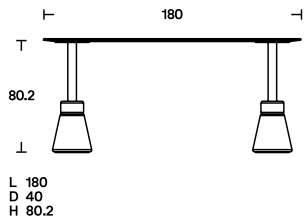

# Menhir

---

Year	1983 - 2020
Designer	Giotto Stoppino, Lodovico Acerbis

---

With a daring approach to materials, the Menhir low table becomes a composition of colours and textures that eloquently illustrates the sculptural simplicity of Lodovico Acerbis and Giotto Stoppino's inventions of new forms.

**Dimensions**

**Finishes**

The tops are available in the finishes:

- gloss lacquered in the colours black, white, SW white, linen, sand, clay, burgundy, pink, dark green, mustard yellow, brick red and navy blue.
  - essence, special inlaid and brushed open grain veneer, in black ash and dark stained walnut.
  - cast glass, extra clear glass plate hot molded with smooth and glossy upper side, wrinkled (for casting) and semi transparent back-lacquered lower side, in the colours black, mustard yellow, English green, pink.
- The glass tabletops are fixed to the base by a burnished stainless steel disk, which is visible in transparency as distinctive feature.  
Matt marble base: Carrara Statuario white, Marquinia black, Levanto red and Alpi green finish, a chromatic variety that reveals a typically Italian tradition.  
Stand: epoxy powder-coated steel in black matt finish.