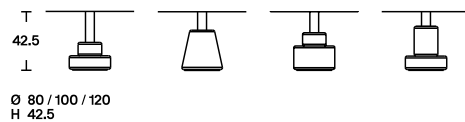

**Dimensions**

**Finishes**

The tops are available in the finishes:

- gloss lacquered in the colours black, white, SW white, linen, sand, clay, burgundy, pink, dark green, mustard yellow, brick red and navy blue.
  - essence, special inlaid and brushed open grain veneer, in black ash and dark stained walnut.
  - cast glass, extra clear glass plate hot molded with smooth and glossy upper side, wrinkled (for casting) and semi transparent back-lacquered lower side, in the colours black, mustard yellow, English green, pink.
- The glass tabletops are fixed to the base by a burnished stainless steel disk, which is visible in transparency as distinctive feature.  
Matt marble base: Carrara Statuario white, Marquinia black, Levanto red and Alpi green finish, a chromatic variety that reveals a typically Italian tradition.  
Stand: epoxy powder-coated steel in black matt finish.