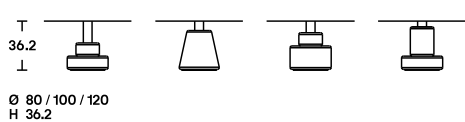

**Dimensions**

**Finishes**

The tops are available in the finishes:

- gloss lacquered in the colours black, white, SW white, linen, sand, clay, burgundy, pink, dark green, mustard yellow, brick red and navy blue.
  - essence, special inlaid and brushed open grain veneer, in black ash and dark stained walnut.
  - cast glass, extra clear glass plate hot molded with smooth and glossy upper side, wrinkled (for casting) and semi transparent back-lacquered lower side, in the colours black, mustard yellow, English green, pink.
- The glass tabletops are fixed to the base by a burnished stainless steel disk, which is visible in transparency as distinctive feature.  
Matt marble base: Carrara Statuario white, Marquinia black, Levanto red and Alpi green finish, a chromatic variety that reveals a typically Italian tradition.  
Stand: epoxy powder-coated steel in black matt finish.