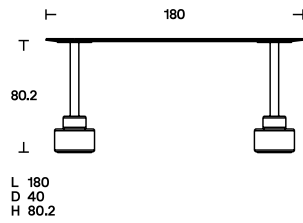

**Dimensions**

**Finishes**

The tops are available in the finishes:

- gloss lacquered in the colours black, white, SW white, linen, sand, clay, burgundy, pink, dark green, mustard yellow, brick red and navy blue.
  - essence, special inlaid and brushed open grain veneer, in black ash and dark stained walnut.
  - cast glass, extra clear glass plate hot molded with smooth and glossy upper side, wrinkled (for casting) and semi transparent back-lacquered lower side, in the colours black, mustard yellow, English green, pink.
- The glass tabletops are fixed to the base by a burnished stainless steel disk, which is visible in transparency as distinctive feature.  
Matt marble base: Carrara Statuario white, Marquinia black, Levanto red and Alpi green finish, a chromatic variety that reveals a typically Italian tradition.  
Stand: epoxy powder-coated steel in black matt finish.