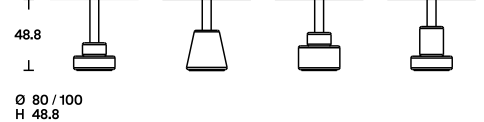

**Dimensions**

**Finishes**

The tops are available in the finishes:

- gloss lacquered in the colours black, white, SW white, linen, sand, clay, burgundy, pink, dark green, mustard yellow, brick red and navy blue.
  - essence, special inlaid and brushed open grain veneer, in black ash and dark stained walnut.
  - cast glass, extra clear glass plate hot molded with smooth and glossy upper side, wrinkled (for casting) and semi transparent back-lacquered lower side, in the colours black, mustard yellow, English green, pink.
- The glass tabletops are fixed to the base by a burnished stainless steel disk, which is visible in transparency as distinctive feature.  
Matt marble base: Carrara Statuario white, Marquinia black, Levanto red and Alpi green finish, a chromatic variety that reveals a typically Italian tradition.  
Stand: epoxy powder-coated steel in black matt finish.