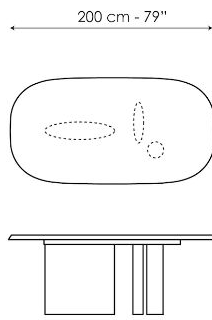

## Padiglioni

Designer: **Alain Gilles**

The Padiglioni table by Alain Gilles draws its inspiration from the iconic Barcelona pavilion designed by Mies van der Rohe. The focal point of this table is the base which is made up of three asymmetrical elements, each with a particular shape and placed in an apparently random position in order to make the composition visually dynamic. It is precisely because of the asymmetrical character of the base that anyone who looks at it closely will notice, as they move around the table, that it changes its appearance depending on the angle from

# Data sheet

Width: 200cm  
Depth: 104cm  
Height: 76cm

Width: 250cm  
Depth: 108cm  
Height: 76cm

Width: 300cm  
Depth: 118cm  
Height: 76cm