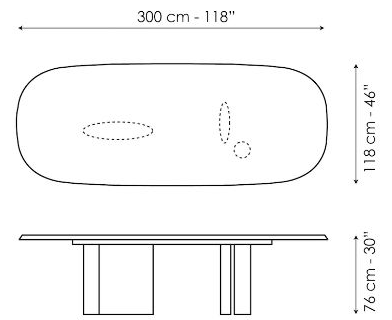

which it is observed. The base is thus a significant part of the table, and accentuated by the top whose linear form with its tapered edge contrasts with the legs and completes the overall image. A story of skilfully achieved balances and contrasts that interact with each other, the Padiglioni asymmetrical dining table is the maximum expression both of Alain Gilles' creative ability and Bonaldo's production capability.

# Data sheet

Width: 200cm  
Depth: 104cm  
Height: 76cm

Width: 250cm  
Depth: 108cm  
Height: 76cm

Width: 300cm  
Depth: 118cm  
Height: 76cm