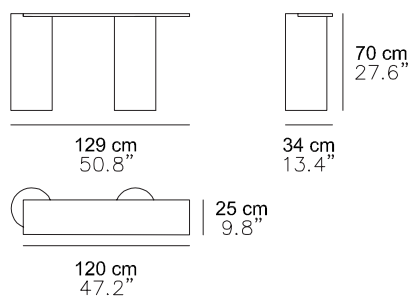

DIMENSIONS

129 x 34 x 70H cm

CODE

S43

STRUCTURE

Top

FINISHES

118 Brown-red
high gloss

DIMENSIONS

129 x 34 x 70H cm

CODE

S43-02

STRUCTURE

Top

FINISHES

100 Black Ash veneer matt