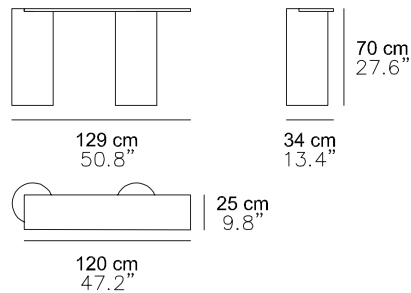

DIMENSIONS

129 x 34 x 70H cm

CODE

S43

STRUCTURE

Top

FINISHES

118 Brown-red
high gloss

DIMENSIONS

129 x 34 x 70H cm

CODE

S43-02

STRUCTURE

Top

FINISHES

100 Black Ash veneer matt