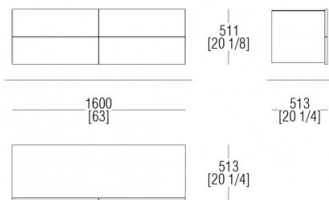

METALS

524

Varnished
Gun metal

DIMENSIONS

Night table W. 480 mm

Hanging night table W. 480 mm

Night table W. 480 mm

Night table W. 640 mm

Hanging night table W. 640 mm

Night table W. 640 mm

Chest of drawers W. 1280 mm

Hanging chest of drawers W. 1280 mm

Chest of drawers W. 1280 mm

Chest of drawers W. 1600 mm

Hanging chest of drawers W. 1600 mm