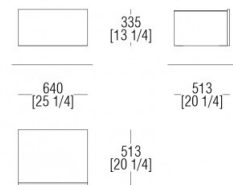

METALS

524

Varnished
Gun metal

DIMENSIONS

Night table W. 480 mm

Hanging night table W. 480 mm

Night table W. 480 mm

Night table W. 640 mm

Hanging night table W. 640 mm

Night table W. 640 mm

Chest of drawers W. 1280 mm

Hanging chest of drawers W. 1280 mm

Chest of drawers W. 1280 mm

Chest of drawers W. 1600 mm

Hanging chest of drawers W. 1600 mm