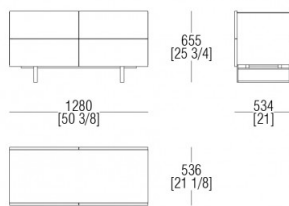

METALS

524

Varnished
Gun metal

DIMENSIONS

Night table W. 480 mm

Hanging night table W. 480 mm

Night table W. 480 mm

Night table W. 640 mm

Hanging night table W. 640 mm

Night table W. 640 mm

Chest of drawers W. 1280 mm

Hanging chest of drawers W. 1280 mm

Chest of drawers W. 1280 mm

Chest of drawers W. 1600 mm

Hanging chest of drawers W. 1600 mm

Chest of drawers W. 1600 mm