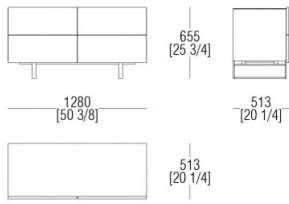

METALS

524

Varnished
Gun metal

DIMENSIONS

Night table W. 480 mm

Hanging night table W. 480 mm

Night table W. 480 mm

Night table W. 640 mm

Hanging night table W. 640 mm

Night table W. 640 mm

Chest of drawers W. 1280 mm

Hanging chest of drawers W. 1280 mm

Chest of drawers W. 1280 mm

Chest of drawers W. 1600 mm

Hanging chest of drawers W. 1600 mm