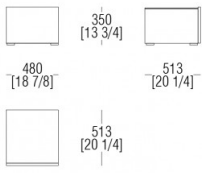

METALS

524

Varnished
Gun metal

DIMENSIONS

Night table W. 480 mm

Hanging night table W. 480 mm

Night table W. 480 mm

Night table W. 640 mm

Hanging night table W. 640 mm

Night table W. 640 mm

Chest of drawers W. 1280 mm

Hanging chest of drawers W. 1280 mm

Chest of drawers W. 1280 mm

Chest of drawers W. 1600 mm

Hanging chest of drawers W. 1600 mm