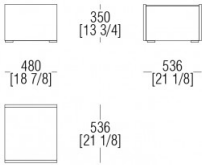

METALS

524

Varnished
Gun metal

DIMENSIONS

Night table W. 480 mm

Hanging night table W. 480 mm

Night table W. 480 mm

Night table W. 640 mm

Hanging night table W. 640 mm

Night table W. 640 mm

Chest of drawers W. 1280 mm

Hanging chest of drawers W. 1280 mm

Chest of drawers W. 1280 mm

Chest of drawers W. 1600 mm

Hanging chest of drawers W. 1600 mm