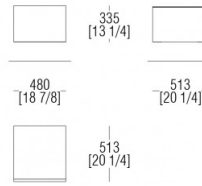

METALS

524

Varnished
Gun metal

DIMENSIONS

Night table W. 480 mm

Hanging night table W. 480 mm

Night table W. 480 mm

Night table W. 640 mm

Hanging night table W. 640 mm

Night table W. 640 mm

Chest of drawers W. 1280 mm

Hanging chest of drawers W. 1280 mm

Chest of drawers W. 1280 mm

Chest of drawers W. 1600 mm

Hanging chest of drawers W. 1600 mm