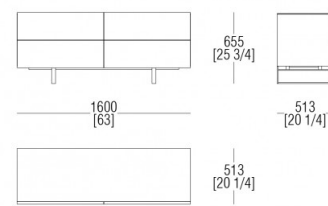

METALS

524

Varnished
Gun metal

DIMENSIONS

Night table W. 480 mm

Hanging night table W. 480 mm

Night table W. 480 mm

Night table W. 640 mm

Hanging night table W. 640 mm

Night table W. 640 mm

Chest of drawers W. 1280 mm

Hanging chest of drawers W. 1280 mm

Chest of drawers W. 1280 mm

Chest of drawers W. 1600 mm

Hanging chest of drawers W. 1600 mm

Chest of drawers W. 1600 mm