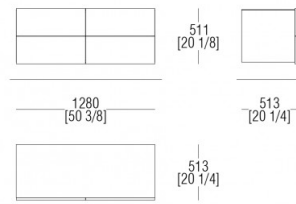

METALS

524

Varnished
Gun metal

DIMENSIONS

Night table W. 480 mm

Hanging night table W. 480 mm

Night table W. 480 mm

Night table W. 640 mm

Hanging night table W. 640 mm

Night table W. 640 mm

Chest of drawers W. 1280 mm

Hanging chest of drawers W. 1280 mm

Chest of drawers W. 1280 mm

Chest of drawers W. 1600 mm

Hanging chest of drawers W. 1600 mm