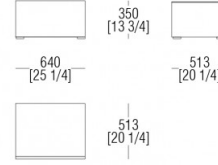

METALS

524

Varnished
Gun metal

DIMENSIONS

Night table W. 480 mm

Hanging night table W. 480 mm

Night table W. 480 mm

Night table W. 640 mm

Hanging night table W. 640 mm

Night table W. 640 mm

Chest of drawers W. 1280 mm

Hanging chest of drawers W. 1280 mm

Chest of drawers W. 1280 mm

Chest of drawers W. 1600 mm

Hanging chest of drawers W. 1600 mm