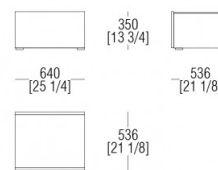

METALS

524

Varnished
Gun metal

DIMENSIONS

Night table W. 480 mm

Hanging night table W. 480 mm

Night table W. 480 mm

Night table W. 640 mm

Hanging night table W. 640 mm

Night table W. 640 mm

Chest of drawers W. 1280 mm

Hanging chest of drawers W. 1280 mm

Chest of drawers W. 1280 mm

Chest of drawers W. 1600 mm

Hanging chest of drawers W. 1600 mm