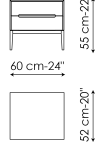

Data sheet

Bedside table low with one drawer

Width: 60cm
Depth: 52cm
Height: 45cm

Bedside table high with one drawer

Width: 60cm
Depth: 52cm
Height: 55cm

Bedside table low with two drawers

Width: 60cm
Depth: 52cm
Height: 55cm

Bedside table high with two drawers

Width: 60cm
Depth: 52cm
Height: 65cm

Drawer chest

Width: 120cm
Depth: 52cm
Height: 90cm

Highboy

Width: 60cm
Depth: 52cm
Height: 135cm

Handle

Wood