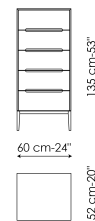

Data sheet

Bedside table low with one drawer

Width: 60cm
Depth: 52cm
Height: 45cm

Bedside table high with one drawer

Width: 60cm
Depth: 52cm
Height: 55cm

Bedside table low with two drawers

Width: 60cm
Depth: 52cm
Height: 55cm

Bedside table high with two drawers

Width: 60cm
Depth: 52cm
Height: 65cm

Drawer chest

Width: 120cm
Depth: 52cm
Height: 90cm

Highboy

Width: 60cm
Depth: 52cm
Height: 135cm

Handle

Wood