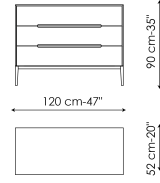

Data sheet

Bedside table low with one drawer

Width: 60cm
Depth: 52cm
Height: 45cm

Bedside table high with one drawer

Width: 60cm
Depth: 52cm
Height: 55cm

Bedside table low with two drawers

Width: 60cm
Depth: 52cm
Height: 55cm

Bedside table high with two drawers

Width: 60cm
Depth: 52cm
Height: 65cm

Drawer chest

Width: 120cm
Depth: 52cm
Height: 90cm

Highboy

Width: 60cm
Depth: 52cm
Height: 135cm

Handle

Wood