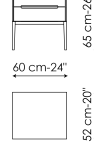

Data sheet

Bedside table low with one drawer

Width: 60cm
Depth: 52cm
Height: 45cm

Bedside table high with one drawer

Width: 60cm
Depth: 52cm
Height: 55cm

Bedside table low with two drawers

Width: 60cm
Depth: 52cm
Height: 55cm

Bedside table high with two drawers

Width: 60cm
Depth: 52cm
Height: 65cm

Drawer chest

Width: 120cm
Depth: 52cm
Height: 90cm

Highboy

Width: 60cm
Depth: 52cm
Height: 135cm

Handle

Wood