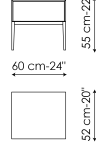

Data sheet

Bedside table low with one drawer

Width: 60cm
Depth: 52cm
Height: 45cm

Bedside table high with one drawer

Width: 60cm
Depth: 52cm
Height: 55cm

Bedside table low with two drawers

Width: 60cm
Depth: 52cm
Height: 55cm

Bedside table high with two drawers

Width: 60cm
Depth: 52cm
Height: 65cm

Drawer chest

Width: 120cm
Depth: 52cm
Height: 90cm

Highboy

Width: 60cm
Depth: 52cm
Height: 135cm

Handle

Wood