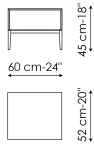

Data sheet

Bedside table low with one drawer

Width: 60cm
Depth: 52cm
Height: 45cm

Bedside table high with one drawer

Width: 60cm
Depth: 52cm
Height: 55cm

Bedside table low with two drawers

Width: 60cm
Depth: 52cm
Height: 55cm

Bedside table high with two drawers

Width: 60cm
Depth: 52cm
Height: 65cm

Drawer chest

Width: 120cm
Depth: 52cm
Height: 90cm

Highboy

Width: 60cm
Depth: 52cm
Height: 135cm

Handle

Wood